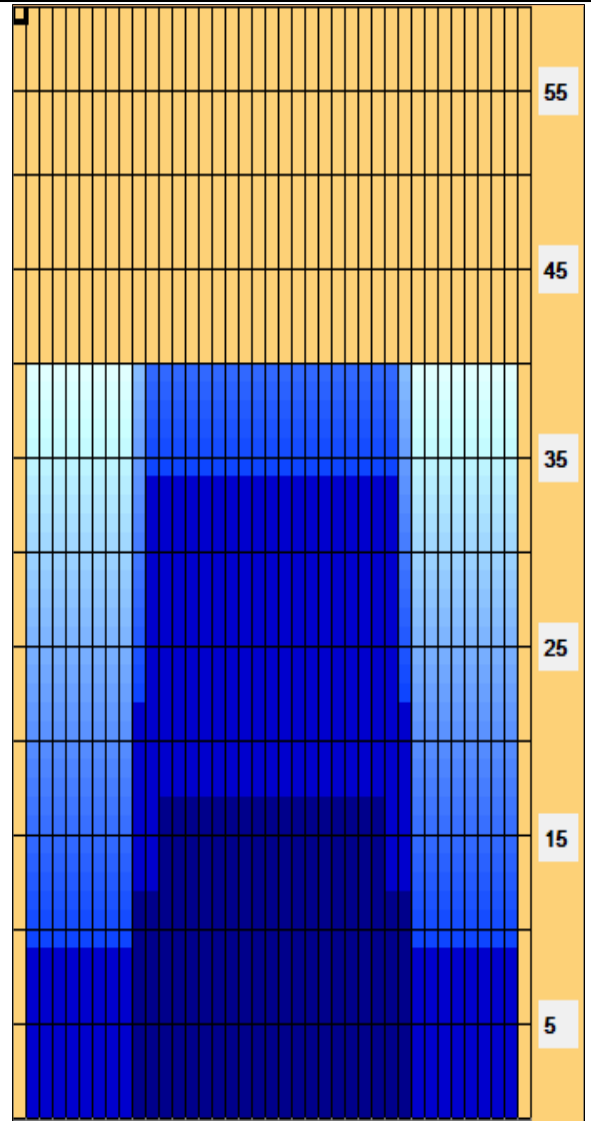

Seniors Singles League 2021

Oil Pattern Distance: 40 Feet   **Reverse Brush Drop:** 37 Feet   **Oil Per Board:** 50 uL
Forward Oil Total: 8.8 mL   **Reverse Oil Total:** 10.9 mL   **Volume Oil Total:** 19.7 mL
Forward Boards Crossed: 176 Boards   **Reverse Boards Crossed:** 218 Boards   **Total Boards Crossed:** 394 Boards

Start	Stop	Loads	Speed	Crossed	Start	End	Feet	T.Oil	
1	2L	2R	1	18	37	0.0	0.0	0.0	1850
2	10L	10R	3	18	63	0.0	7.6	7.6	3150
3	10L	10R	2	18	42	7.6	12.7	5.1	2100
4	12L	12R	2	18	34	12.7	17.8	5.1	1700
5	2L	2R	0	18	0	17.8	24.0	6.2	0
6	2L	2R	0	22	0	24.0	32.0	8.0	0
7	2L	2R	0	30	0	32.0	40.0	8.0	0

Start	Stop	Loads	Speed	Crossed	Start	End	Feet	T.Oil	
1	2L	2R	0	30	0	40.0	34.0	-6.0	0
2	11L	11R	4	22	76	34.0	21.6	-12.4	3800
3	10L	10R	5	18	105	21.6	8.9	-12.7	5250
4	2L	2R	1	14	37	8.9	7.0	-1.9	1850
5	2L	2R	0	14	0	7.0	0.0	-7.0	0

Conditioner:
Type In or Select One
TransferType:
Type In or Select One

- Forward
- Reverse
- Combined
- Buff