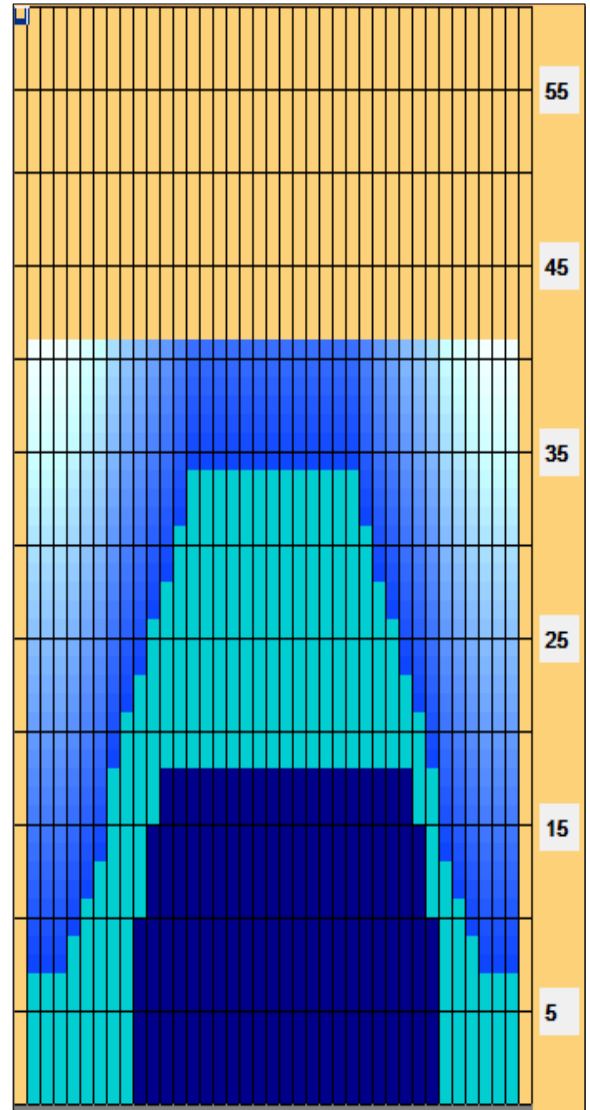

Novice Bowling Challenge (Secondary) 2017

Oil Pattern Distance:	41 Feet	Reverse Brush Drop:	41 Feet	Oil Per Board:	50 uL
Forward Oil Total:	21.5 mL	Reverse Oil Total:	4.2 mL	Volume Oil Total:	25.7 mL
Forward Boards Crossed:	430 Boards	Reverse Boards Crossed:	84 Boards	Total Boards Crossed:	514 Boards

	Start	Stop	Loads	Speed	Crossed	Start	End	Feet	T.Oil
1	2L	2R	5	14	185	0.0	7.9	7.9	9250
2	5L	5R	1	14	31	7.9	9.8	1.9	1550
3	6L	6R	1	14	29	9.8	11.7	1.9	1450
4	7L	7R	1	14	27	11.7	13.6	1.9	1350
5	8L	8R	2	18	50	13.6	18.7	5.1	2500
6	9L	9R	1	18	23	18.7	21.2	2.5	1150
7	10L	10R	1	18	21	21.2	23.7	2.5	1050
8	11L	11R	1	18	19	23.7	26.2	2.5	950
9	12L	12R	1	18	17	26.2	28.7	2.5	850
10	13L	13R	1	18	15	28.7	31.2	2.5	750
11	14L	14R	1	22	13	31.2	34.3	3.1	650
12	2L	2R	0	30	0	34.3	41.0	6.7	0

Navigation: Forward Reverse More

	Start	Stop	Loads	Speed	Crossed	Start	End	Feet	T.Oil
1	2L	2R	0	30	0	41.0	18.0	-23.0	0
2	12L	10R	1	22	19	18.0	14.9	-3.1	950
3	11L	9R	2	18	42	14.9	9.8	-5.1	2100
4	10L	8R	1	18	23	9.8	7.3	-2.5	1150
5	2L	2R	0	14	0	7.3	0.0	-7.3	0

Navigation: Forward Reverse More

Conditioner:
Type In or Select One

TransferType:
Type In or Select One

- Forward
- Reverse
- Combined
- Buff

Item	3L-7L:18L-18R	8L-12L:18L-18R	13L-17L:18L-18R	18L-18R:17R-13R	18L-18R:12R-8R	18L-18R:7R-3R
Description	Outside Track:Middle	Middle Track:Middle	Inside Track:Middle	Middle:Inside Track	Middle:Middle Track	Middle:Outside Track
Track Zone Ratio	3.23	1.47	1.01	1.01	1.32	3.23