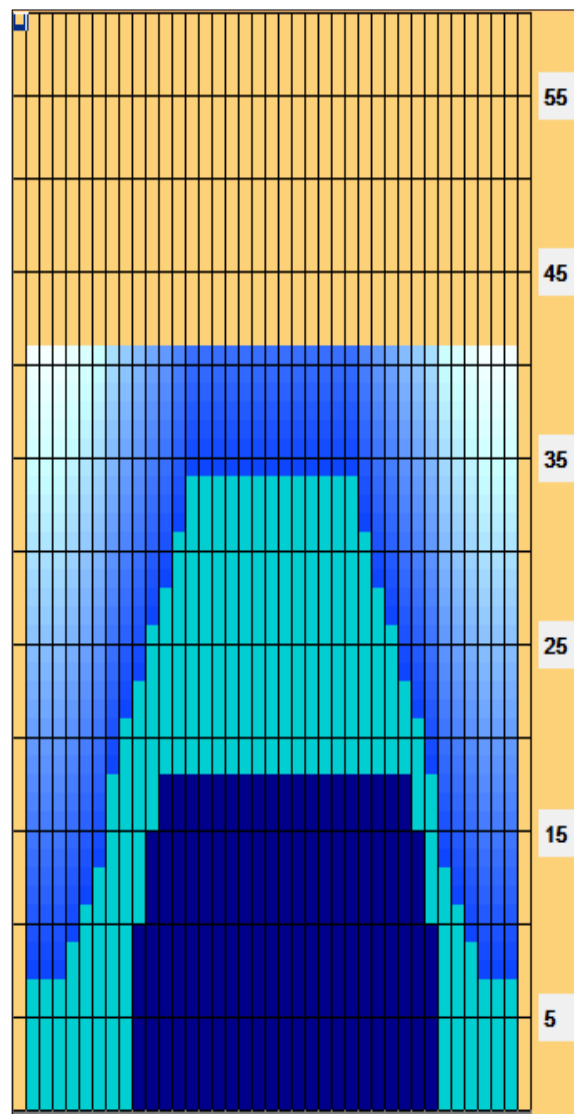

Novice Primary Bowling Challenge 2017

YOUR LINES OUR PASSION

Oil Pattern Distance:	41 Feet	Reverse Brush Drop:	41 Feet	Oil Per Board:	50 uL
Forward Oil Total:	21.5 mL	Reverse Oil Total:	4.2 mL	Volume Oil Total:	25.7 mL
Forward Boards Crossed:	430 Boards	Reverse Boards Crossed:	84 Boards	Total Boards Crossed:	514 Boards

	Start	Stop	Loads	Speed	Crossed	Start	End	Feet	T.Oil
1	2L	2R	5	14	185	0.0	7.9	7.9	9250
2	5L	5R	1	14	31	7.9	9.8	1.9	1550
3	6L	6R	1	14	29	9.8	11.7	1.9	1450
4	7L	7R	1	14	27	11.7	13.6	1.9	1350
5	8L	8R	2	18	50	13.6	18.7	5.1	2500
6	9L	9R	1	18	23	18.7	21.2	2.5	1150
7	10L	10R	1	18	21	21.2	23.7	2.5	1050
8	11L	11R	1	18	19	23.7	26.2	2.5	950
9	12L	12R	1	18	17	26.2	28.7	2.5	850
10	13L	13R	1	18	15	28.7	31.2	2.5	750
11	14L	14R	1	22	13	31.2	34.3	3.1	650
12	2L	2R	0	30	0	34.3	41.0	6.7	0

Navigation: Forward Reverse More

	Start	Stop	Loads	Speed	Crossed	Start	End	Feet	T.Oil
1	2L	2R	0	30	0	41.0	18.0	-23.0	0
2	12L	10R	1	22	19	18.0	14.9	-3.1	950
3	11L	9R	2	18	42	14.9	9.8	-5.1	2100
4	10L	8R	1	18	23	9.8	7.3	-2.5	1150
5	2L	2R	0	14	0	7.3	0.0	-7.3	0

Navigation: Forward Reverse More

Conditioner:
Type In or Select One

TransferType:
Type In or Select One

Forward

Reverse

Combined

Buff

Item	3L-7L:18L-18R	8L-12L:18L-18R	13L-17L:18L-18R	18L-18R:17R-13R	18L-18R:12R-8R	18L-18R:7R-3R
Description	Outside Track:Middle	Middle Track:Middle	Inside Track:Middle	Middle:Inside Track	Middle:Middle Track	Middle:Outside Track
Track Zone Ratio	3.23	1.47	1.01	1.01	1.32	3.23