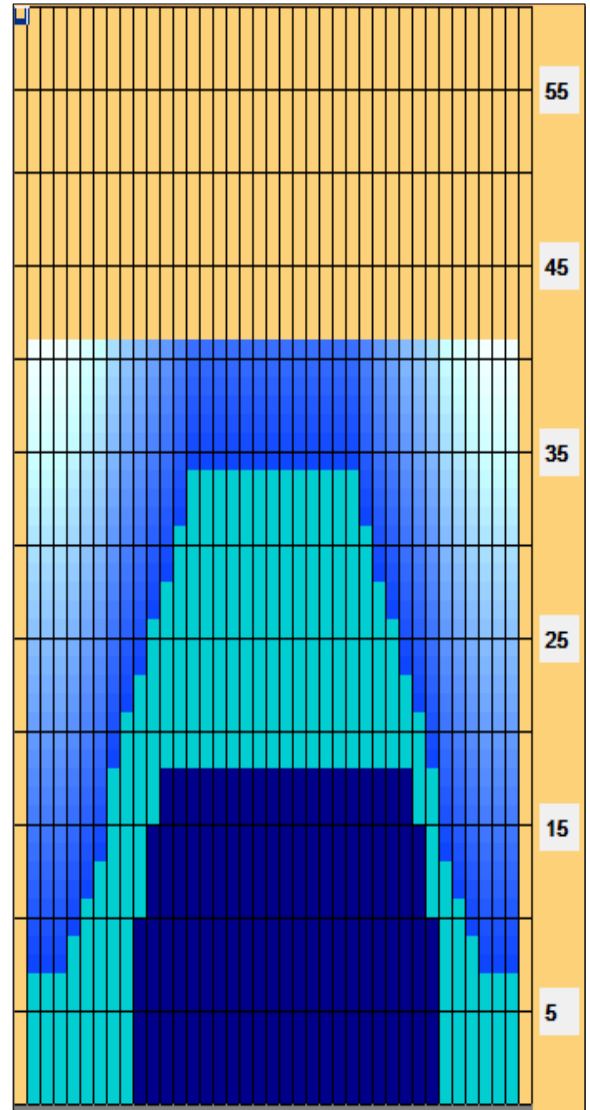

National Age Group Championships 2017

Oil Pattern Distance:	41 Feet	Reverse Brush Drop:	41 Feet	Oil Per Board:	50 uL
Forward Oil Total:	21.5 mL	Reverse Oil Total:	4.2 mL	Volume Oil Total:	25.7 mL
Forward Boards Crossed:	430 Boards	Reverse Boards Crossed:	84 Boards	Total Boards Crossed:	514 Boards

	Start	Stop	Loads	Speed	Crossed	Start	End	Feet	T.Oil
1	2L	2R	5	14	185	0.0	7.9	7.9	9250
2	5L	5R	1	14	31	7.9	9.8	1.9	1550
3	6L	6R	1	14	29	9.8	11.7	1.9	1450
4	7L	7R	1	14	27	11.7	13.6	1.9	1350
5	8L	8R	2	18	50	13.6	18.7	5.1	2500
6	9L	9R	1	18	23	18.7	21.2	2.5	1150
7	10L	10R	1	18	21	21.2	23.7	2.5	1050
8	11L	11R	1	18	19	23.7	26.2	2.5	950
9	12L	12R	1	18	17	26.2	28.7	2.5	850
10	13L	13R	1	18	15	28.7	31.2	2.5	750
11	14L	14R	1	22	13	31.2	34.3	3.1	650
12	2L	2R	0	30	0	34.3	41.0	6.7	0

Navigation: Forward Reverse More

	Start	Stop	Loads	Speed	Crossed	Start	End	Feet	T.Oil
1	2L	2R	0	30	0	41.0	18.0	-23.0	0
2	12L	10R	1	22	19	18.0	14.9	-3.1	950
3	11L	9R	2	18	42	14.9	9.8	-5.1	2100
4	10L	8R	1	18	23	9.8	7.3	-2.5	1150
5	2L	2R	0	14	0	7.3	0.0	-7.3	0

Navigation: Forward Reverse More

Conditioner:
Type In or Select One

TransferType:
Type In or Select One

- Forward
- Reverse
- Combined
- Buff

Item	3L-7L:18L-18R	8L-12L:18L-18R	13L-17L:18L-18R	18L-18R:17R-13R	18L-18R:12R-8R	18L-18R:7R-3R
Description	Outside Track:Middle	Middle Track:Middle	Inside Track:Middle	Middle: Inside Track	Middle:Middle Track	Middle:Outside Track
Track Zone Ratio	3.23	1.47	1.01	1.01	1.32	3.23